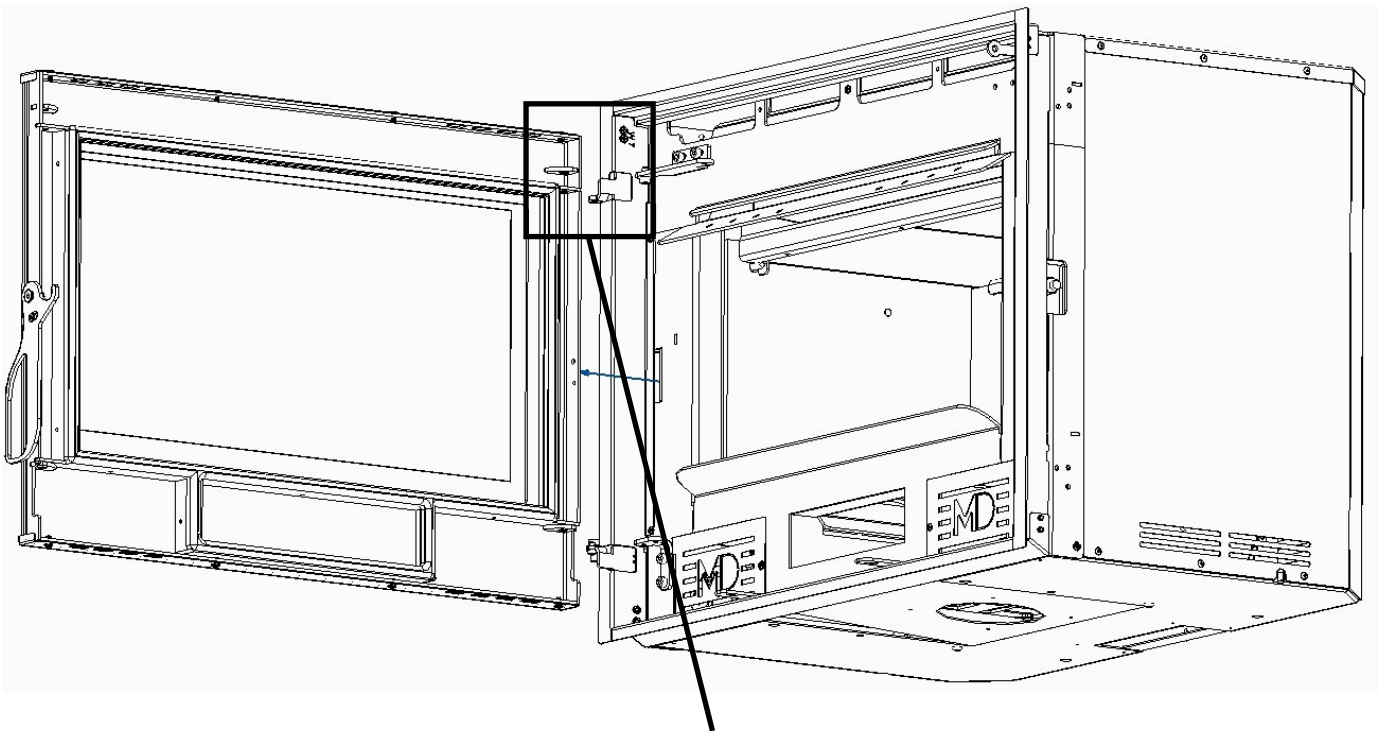

MORETTI DESIGN