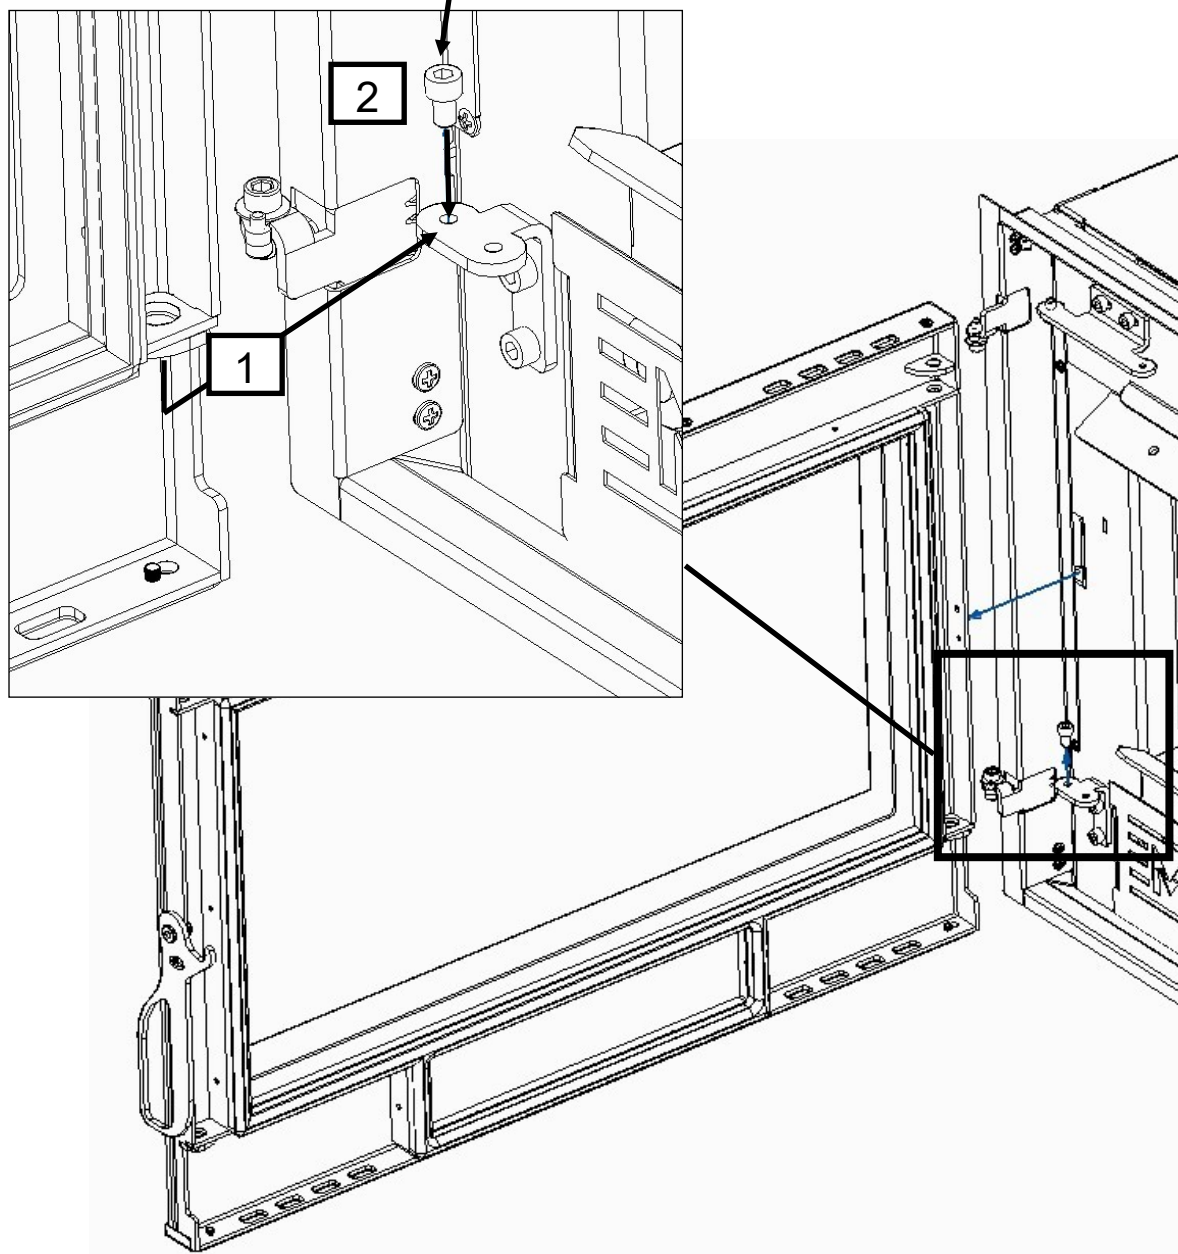

MORETTI DESIGN

X 1