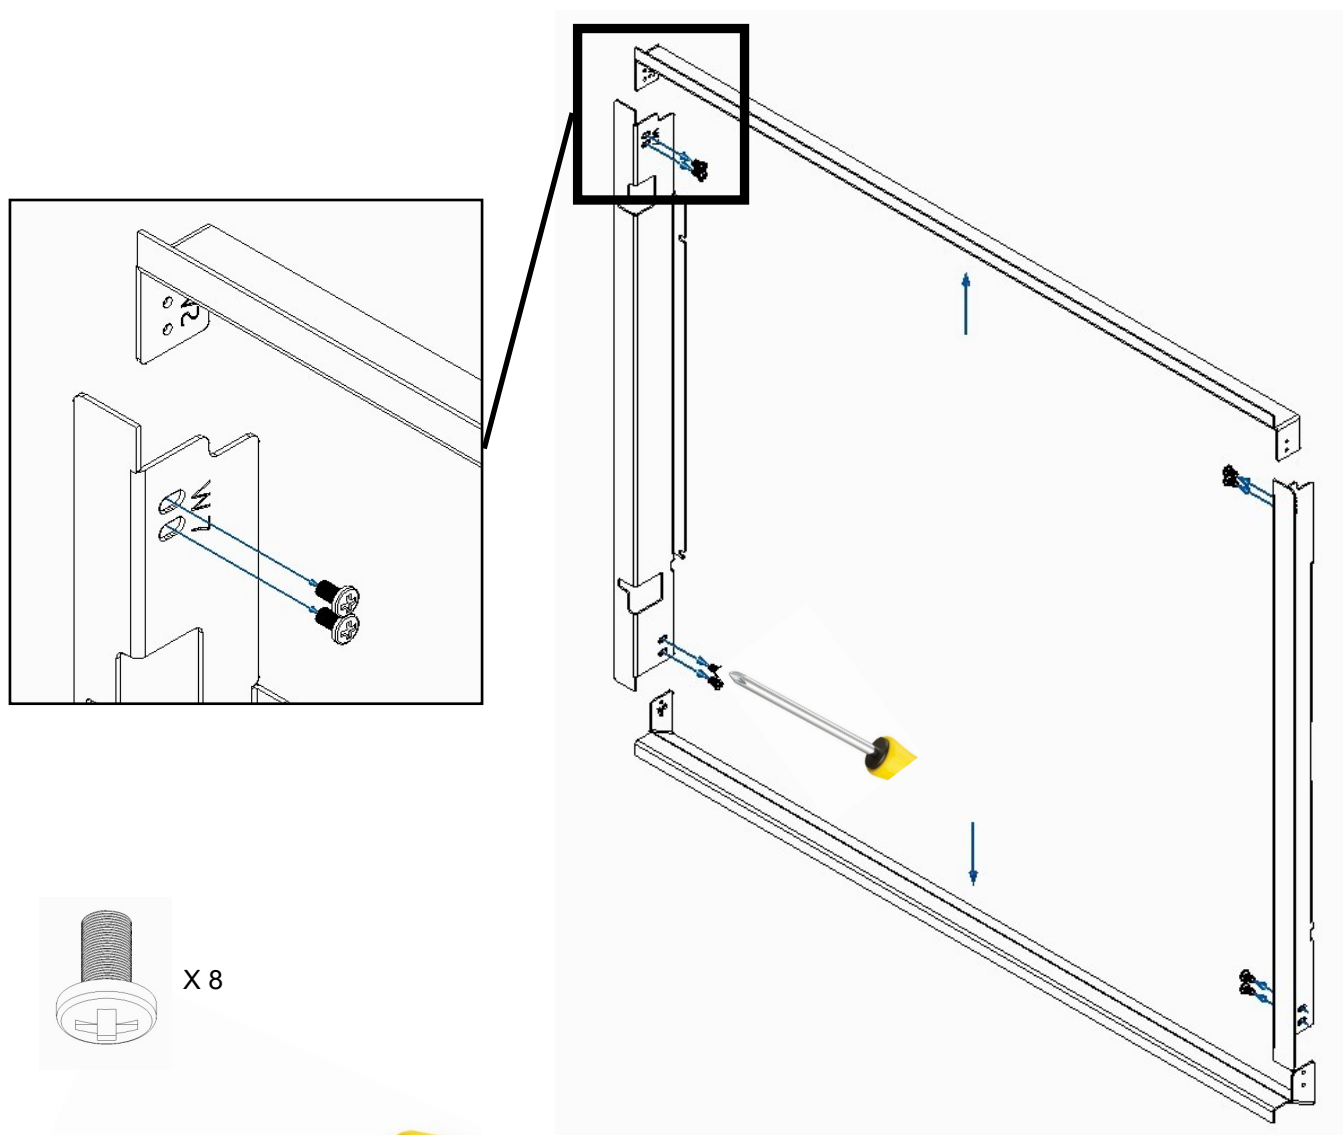

MORETTI DESIGN

SLOT WOOD 7

MORETTI DESIGN

5 mm

3mm

10 mm

PH2

MORETTI DESIGN

MORETTIDESIGN

MORETTI DESIGN

IN ALTO A SINISTRA

X 4

IN BASSO A SINISTRA

IN ALTO A DESTRA

IN BASSO A DESTRA

MORETTI DESIGN

MORETTI DESIGN

MORETTI DESIGN

MORETTI DESIGN

A	715 mm
B	535 mm
C	467 mm
D	742 mm
E	555 mm
F	470 mm

MORETTIDESIGN

SLOT WOOD 7