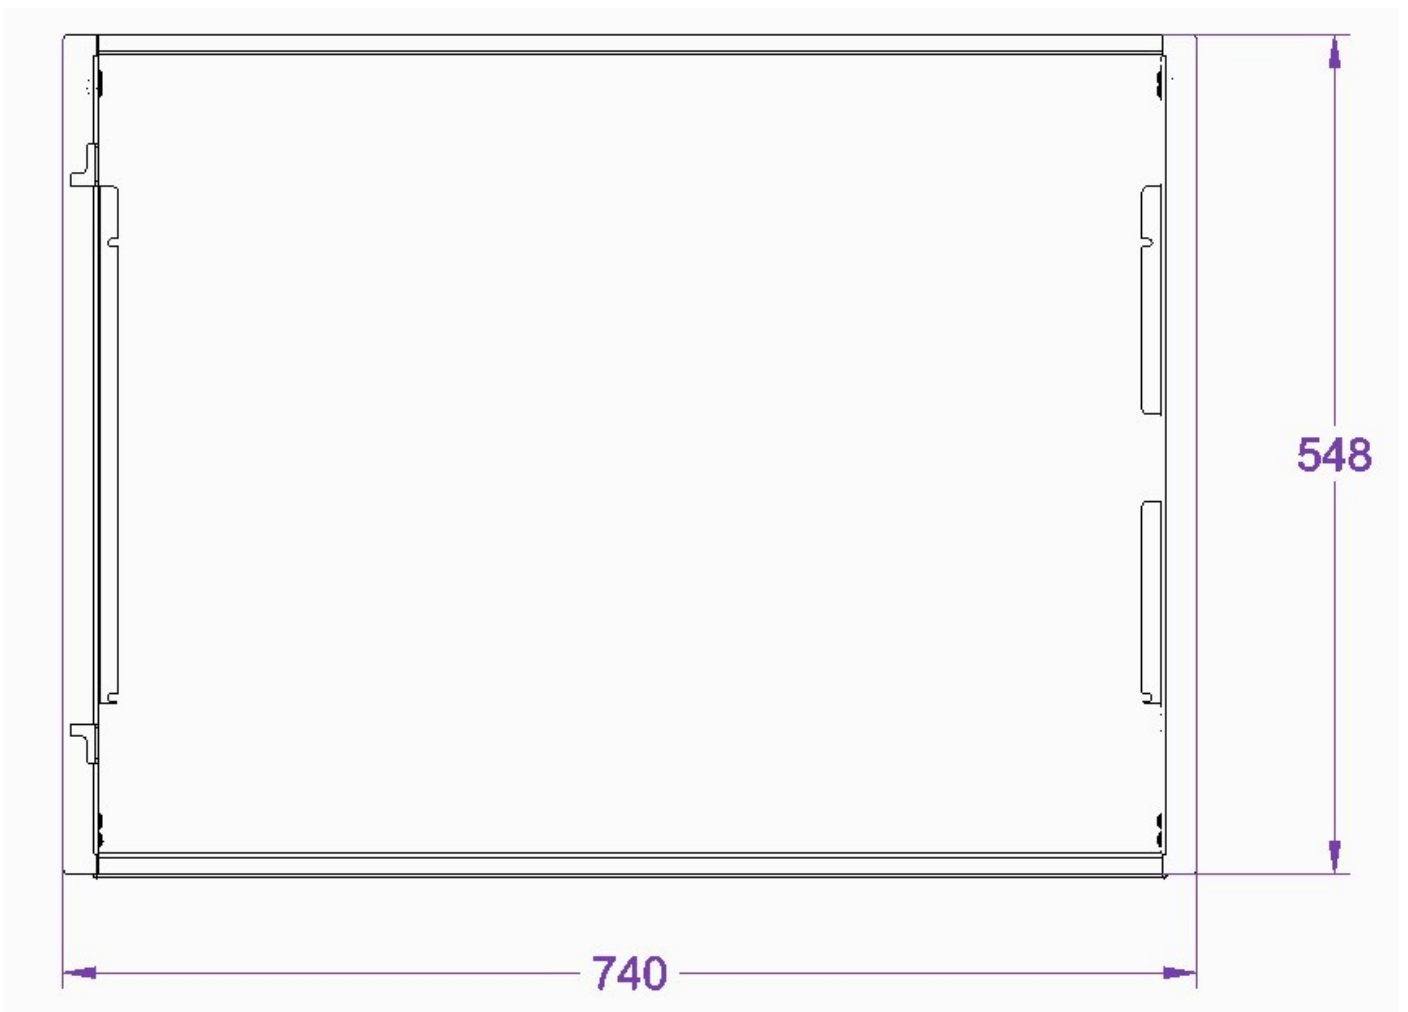

MORETTI DESIGN

SLOT WOOD 7

MORETTI DESIGN

5 mm

3mm

10 mm

PH2

MORETTI DESIGN

MORETTIDESIGN

MORETTI DESIGN

IN ALTO A SINISTRA

X 4

IN BASSO A SINISTRA

IN ALTO A DESTRA

IN BASSO A DESTRA

MORETTI DESIGN

MORETTI DESIGN

MORETTI DESIGN

MORETTI DESIGN

A	715 mm
B	535 mm
C	467 mm
D	742 mm
E	555 mm
F	470 mm

MORETTIDESIGN

SLOT WOOD 7