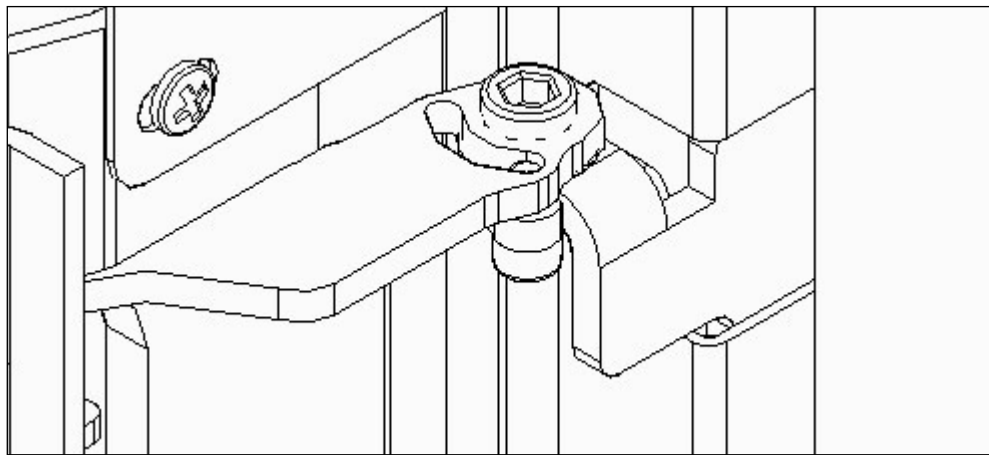

MORETTI DESIGN

MORETTI DESIGN

MORETTI DESIGN

A	715 mm
B	535 mm
C	467 mm
D	742 mm
E	555 mm
F	470 mm

MORETTIDESIGN

SLOT WOOD 7