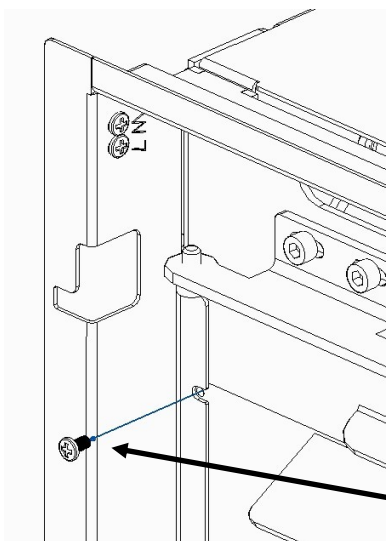

MORETTI DESIGN

SLOT WOOD 7

MORETTI DESIGN

5 mm

3mm

10 mm

PH2

MORETTI DESIGN

MORETTIDESIGN

MORETTI DESIGN

IN ALTO A SINISTRA

X 4

IN BASSO A SINISTRA

IN ALTO A DESTRA

IN BASSO A DESTRA

MORETTI DESIGN

MORETTI DESIGN

MORETTI DESIGN

MORETTI DESIGN

A	715 mm
B	535 mm
C	467 mm
D	742 mm
E	555 mm
F	470 mm

MORETTIDESIGN

SLOT WOOD 7