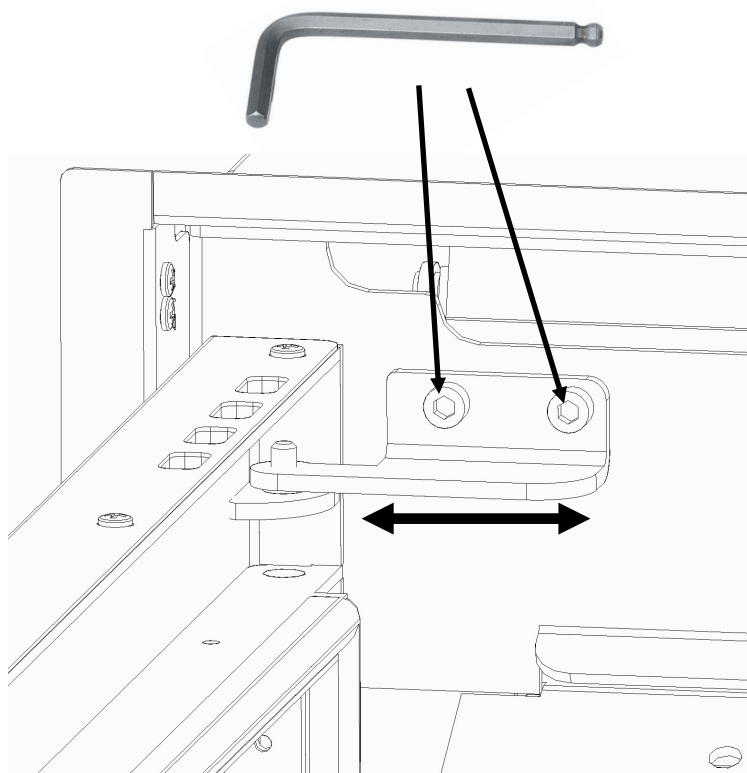

MORETTIDESIGN