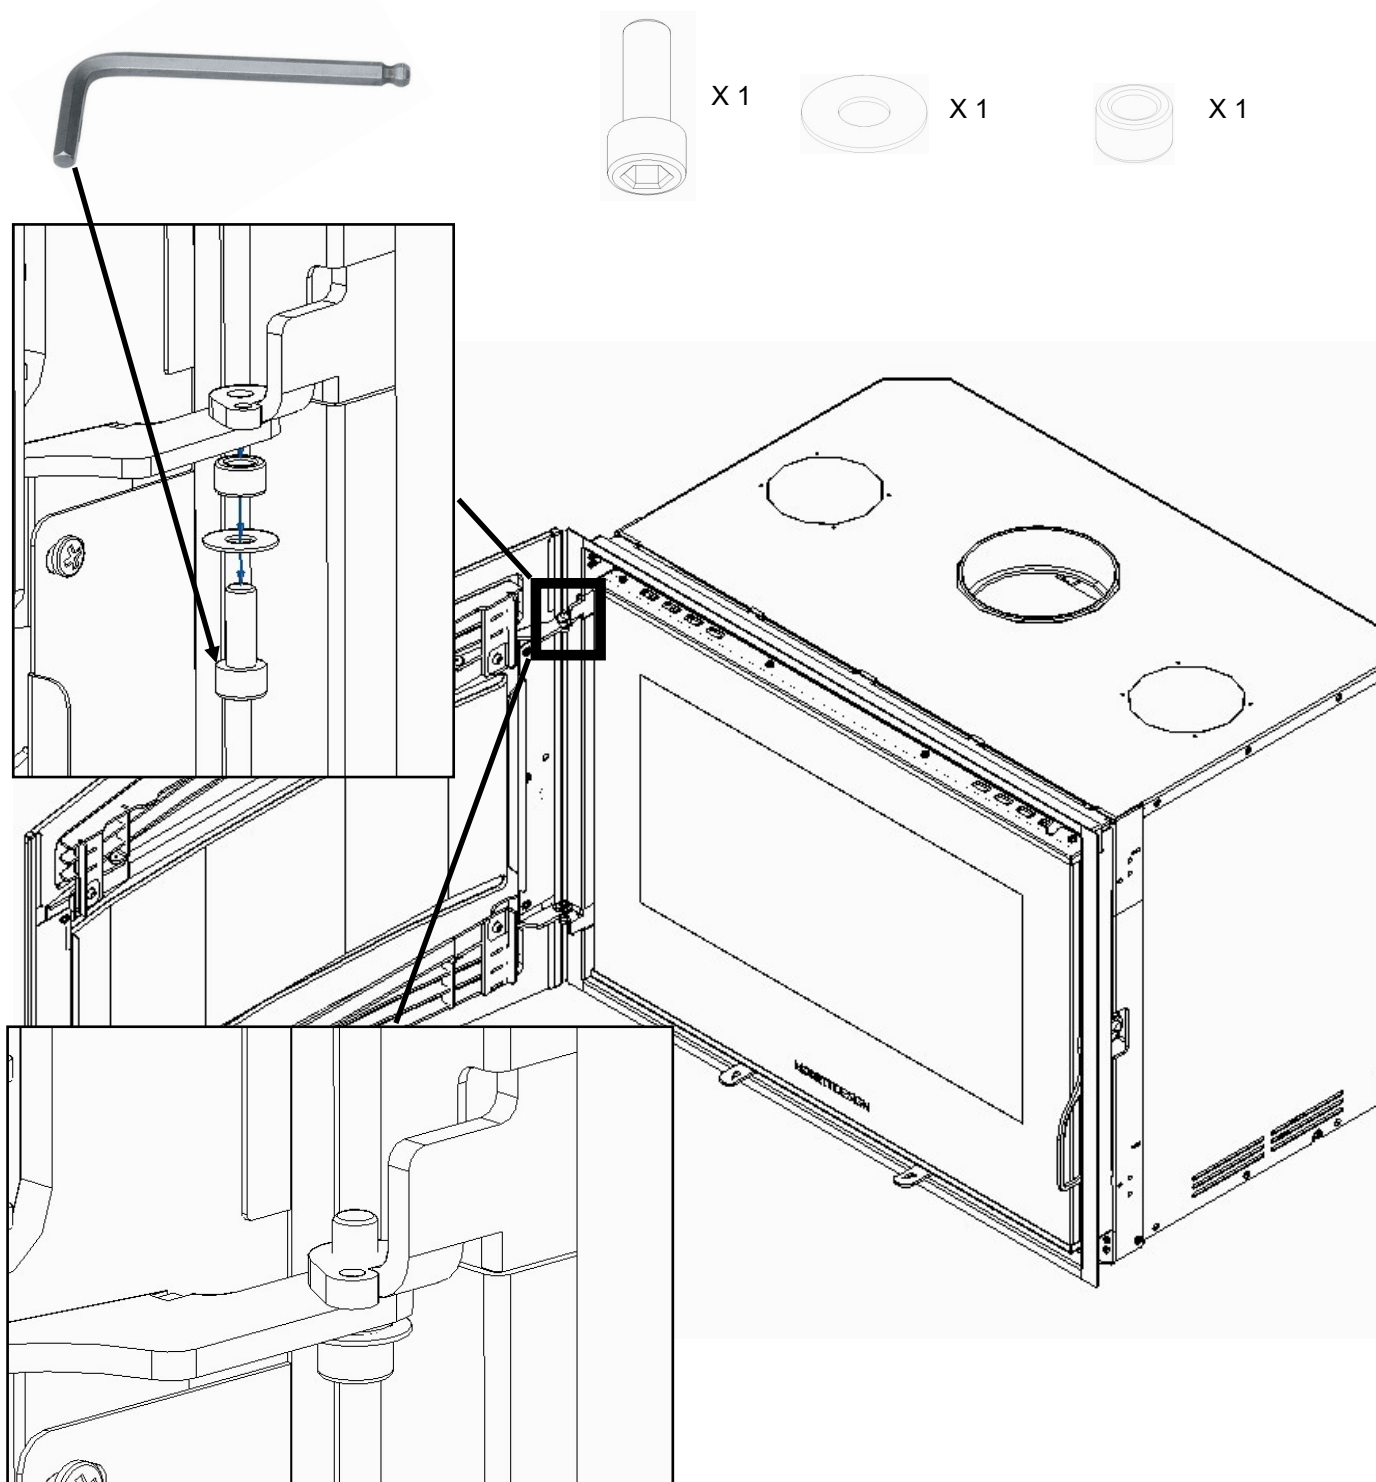

MORETTI DESIGN

MORETTI DESIGN

MORETTI DESIGN

A	715 mm
B	535 mm
C	467 mm
D	742 mm
E	555 mm
F	470 mm

MORETTIDESIGN

SLOT WOOD 7