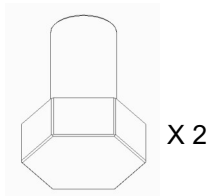

MORETTI DESIGN