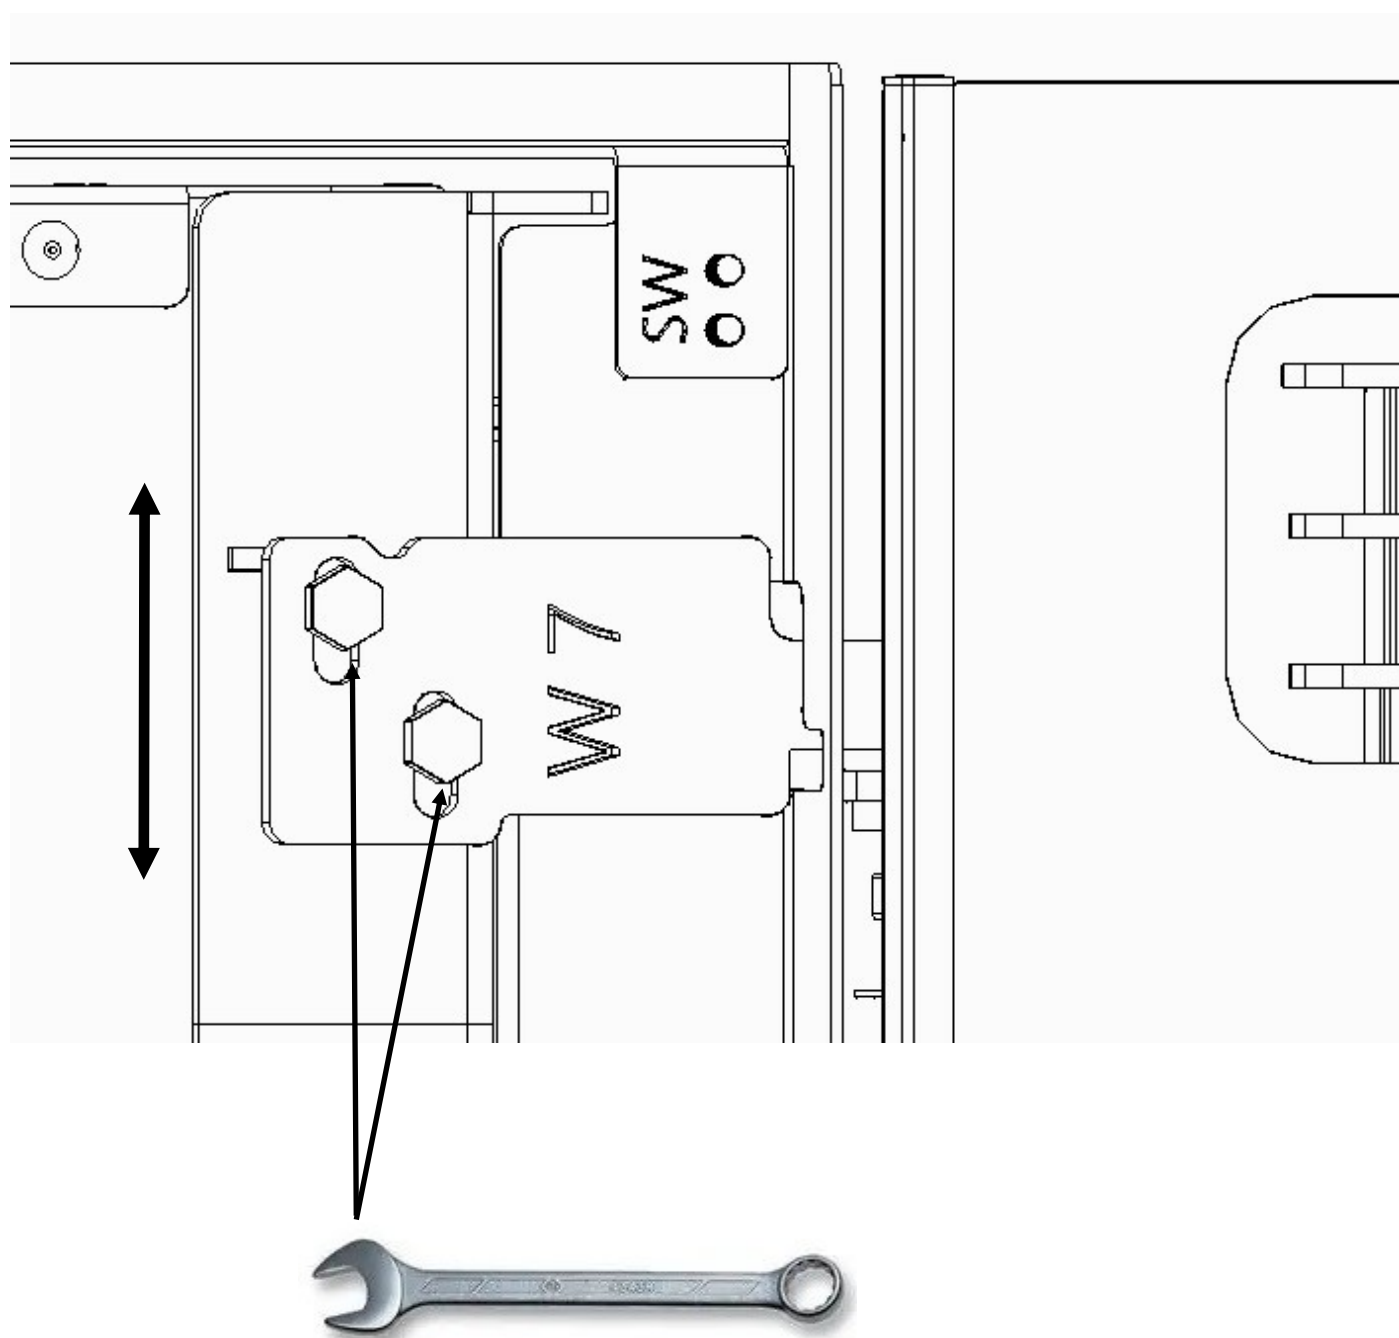

MORETTIDESIGN

MORETTI DESIGN

IN ALTO A SINISTRA

X 4

IN BASSO A SINISTRA

IN ALTO A DESTRA

IN BASSO A DESTRA

MORETTI DESIGN

MORETTI DESIGN

MORETTI DESIGN

X2

MORETTI DESIGN

MORETTI DESIGN

X 1

MORETTIDESIGN

MORETTI DESIGN

MORETTI DESIGN

MORETTI DESIGN

MORETTI DESIGN

A	715 mm
B	535 mm
C	467 mm
D	742 mm
E	555 mm
F	470 mm

MORETTIDESIGN

SLOT WOOD 7