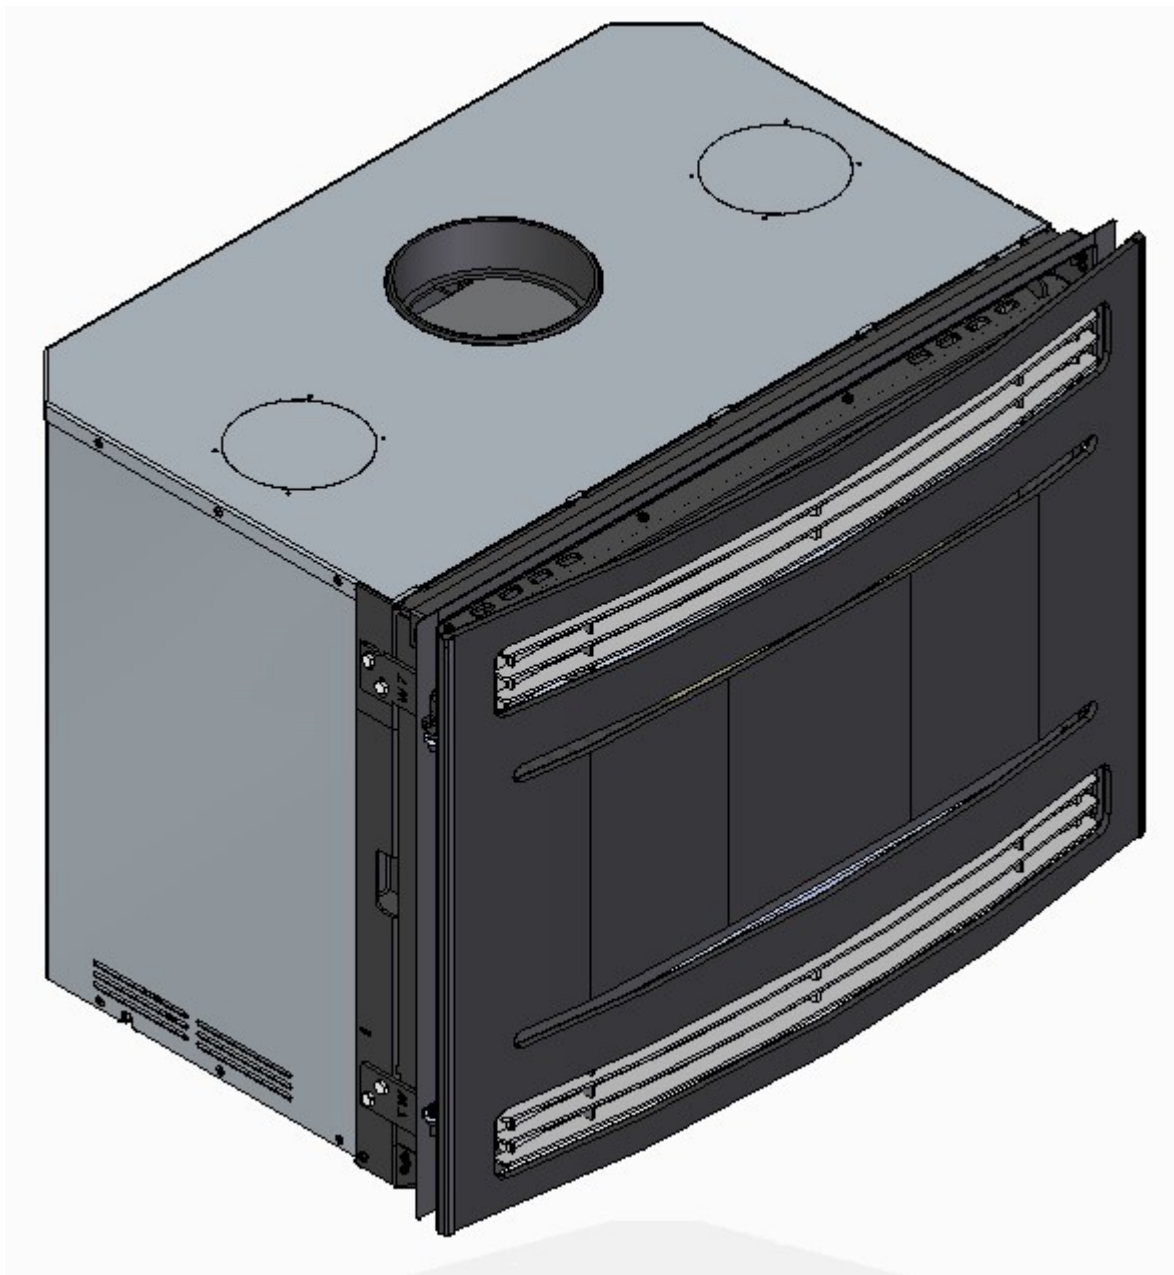

MORETTI DESIGN

SLOT WOOD 7

MORETTI DESIGN

5 mm

3mm

10 mm

PH2

MORETTI DESIGN

MORETTIDESIGN

MORETTI DESIGN

IN ALTO A SINISTRA

X 4

IN BASSO A SINISTRA

IN ALTO A DESTRA

IN BASSO A DESTRA

MORETTI DESIGN

MORETTI DESIGN

MORETTI DESIGN

MORETTI DESIGN

A	715 mm
B	535 mm
C	467 mm
D	742 mm
E	555 mm
F	470 mm

MORETTIDESIGN

SLOT WOOD 7