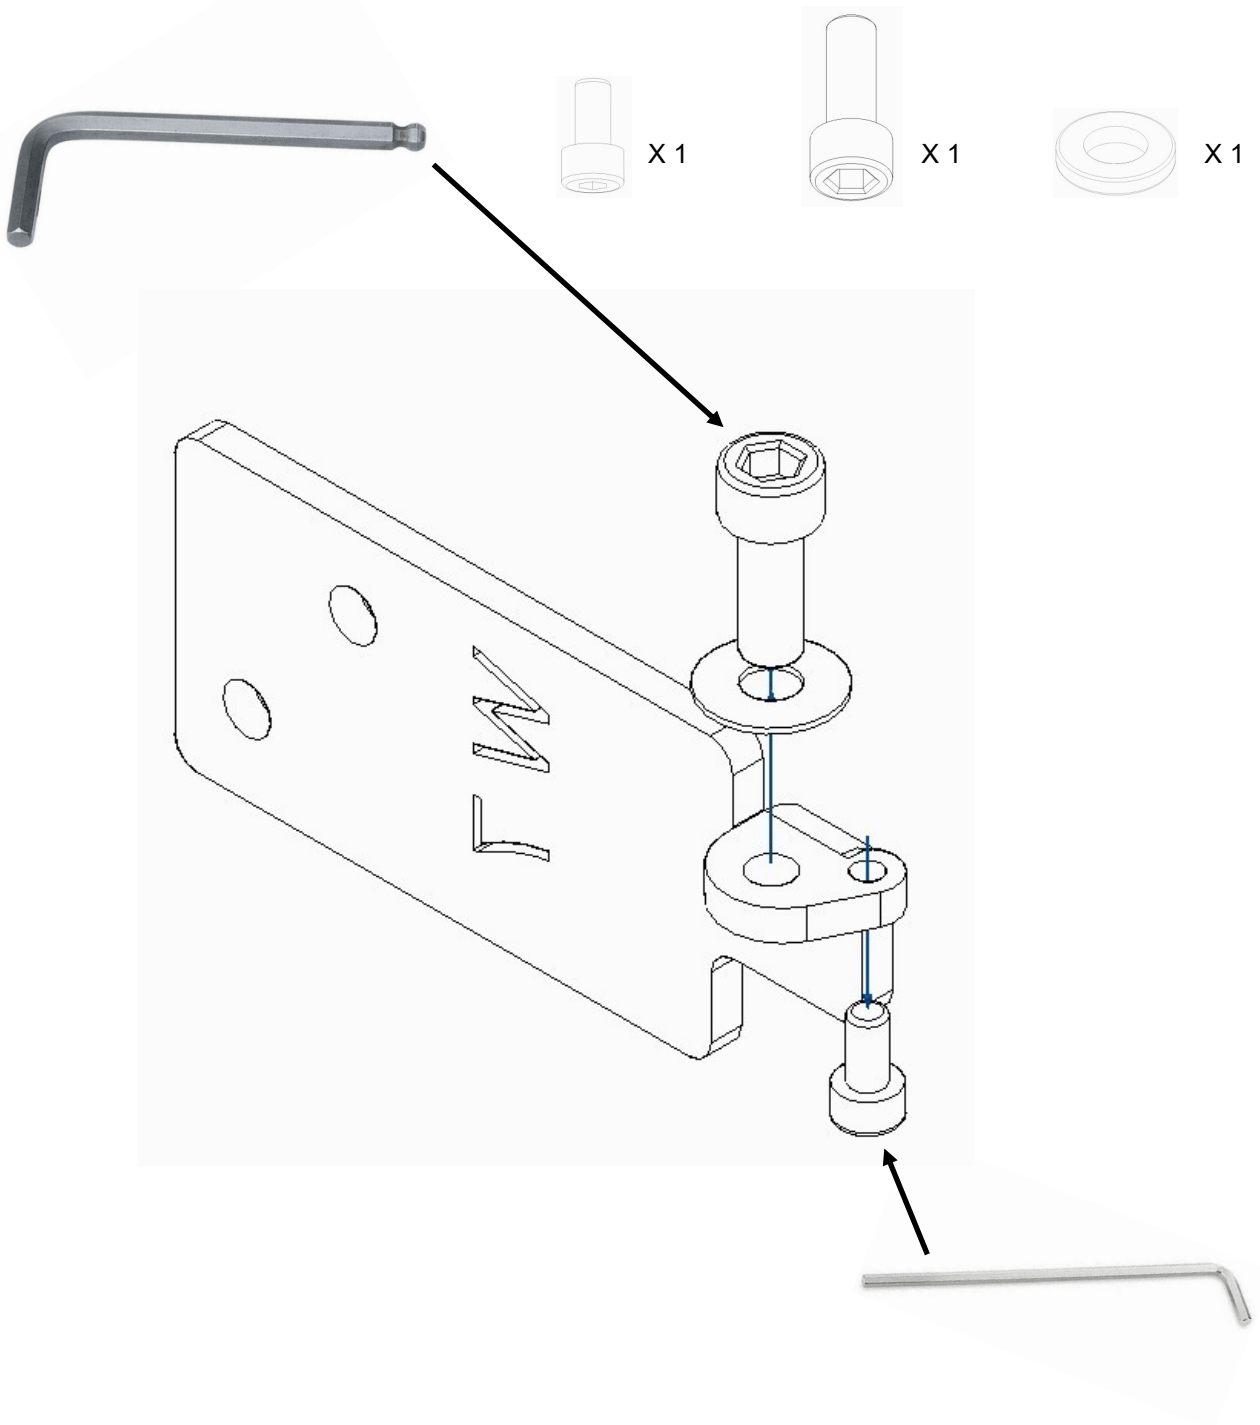

MORETTI DESIGN

SLOT WOOD 7

MORETTI DESIGN

5 mm

3mm

10 mm

PH2

MORETTI DESIGN

MORETTIDESIGN

MORETTI DESIGN

IN ALTO A SINISTRA

X 4

IN BASSO A SINISTRA

IN ALTO A DESTRA

IN BASSO A DESTRA

MORETTI DESIGN

MORETTI DESIGN

MORETTI DESIGN

MORETTI DESIGN

A	715 mm
B	535 mm
C	467 mm
D	742 mm
E	555 mm
F	470 mm

MORETTIDESIGN

SLOT WOOD 7