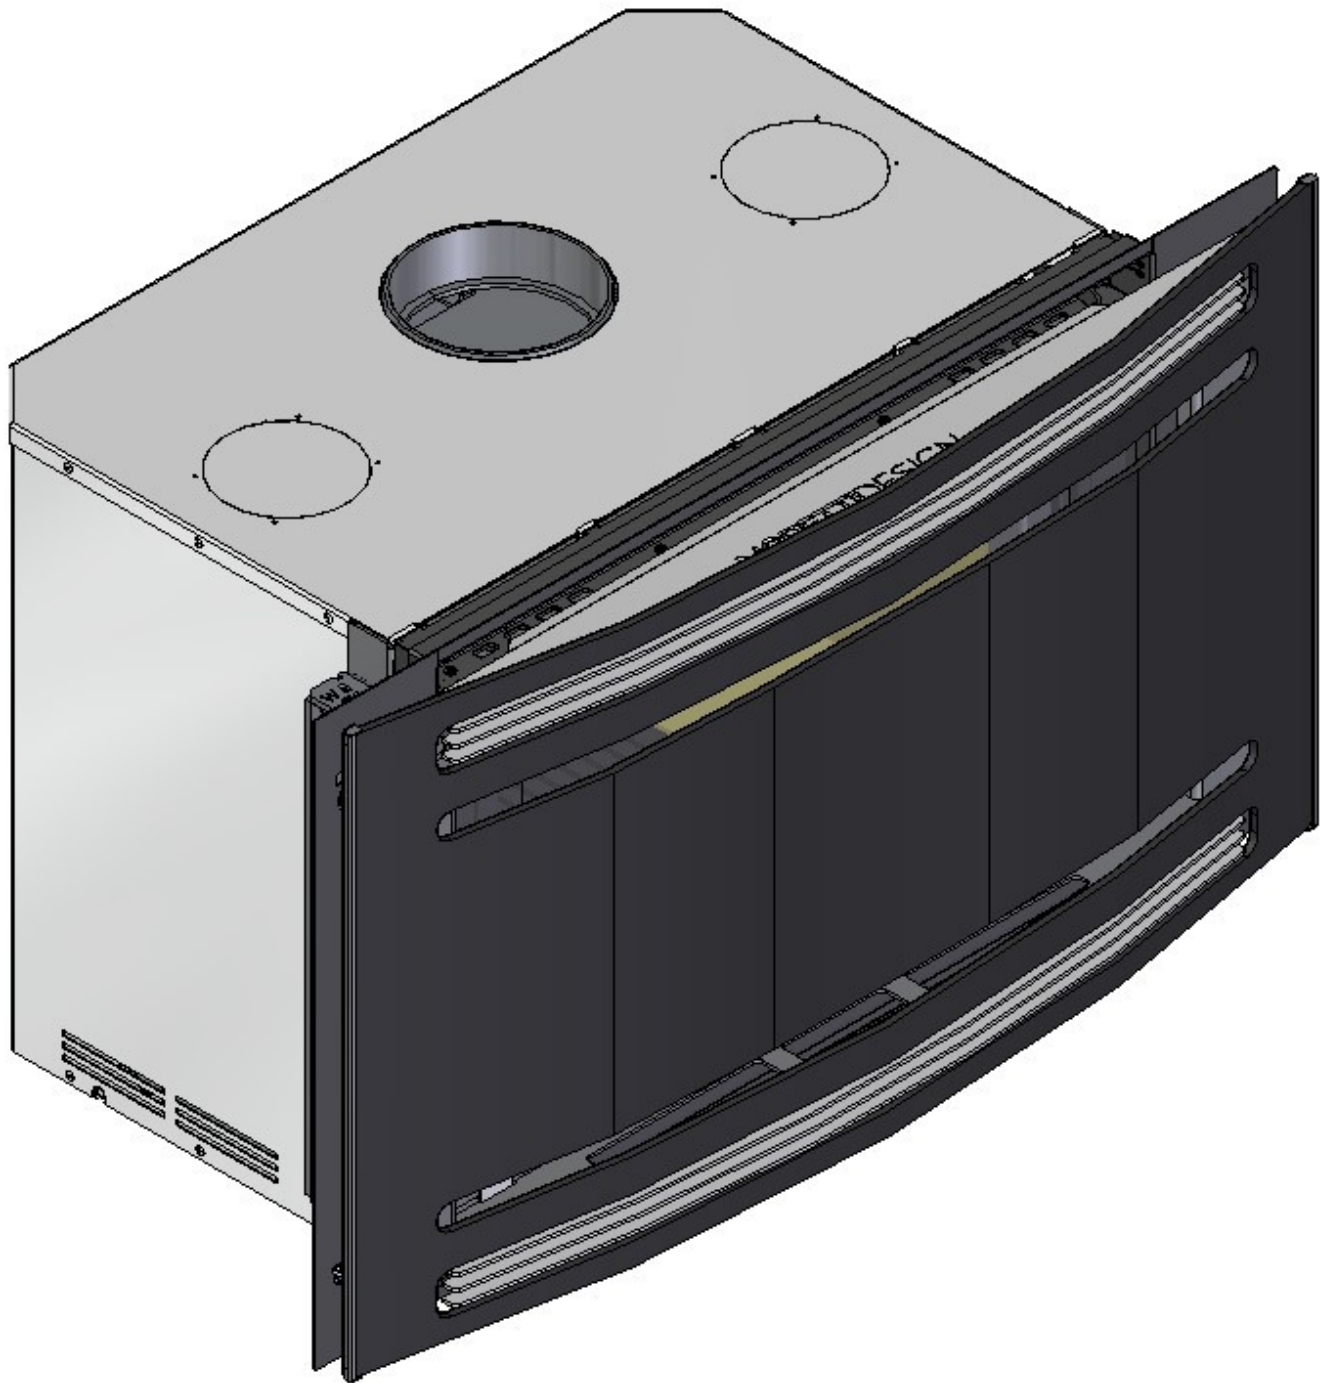

MORETTI DESIGN

SLOT WOOD 8

MORETTI DESIGN

5 mm

3mm

PH2

MORETTI DESIGN

MORETTIDESIGN

MORETTI DESIGN

A	788 mm
B	535 mm
C	467 mm
D	840mm
E	555 mm
F	470 mm