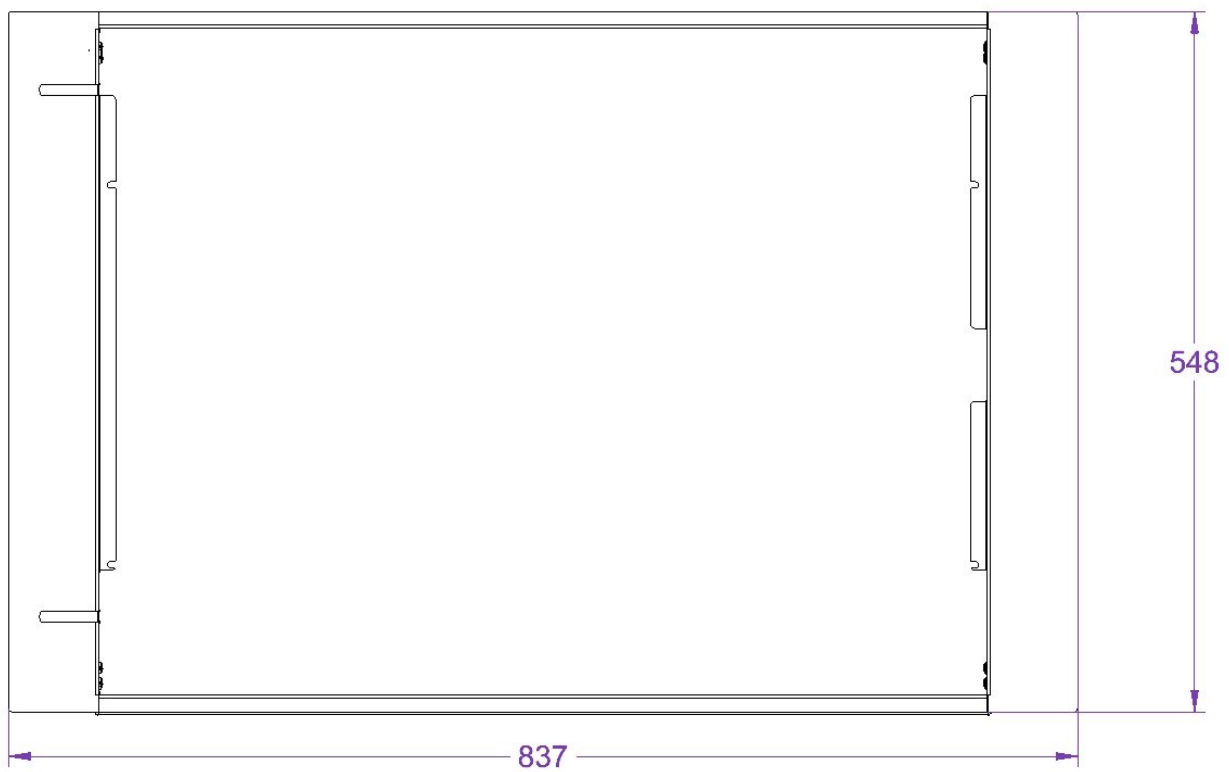

MORETTI DESIGN

SLOT WOOD 8

MORETTI DESIGN

5 mm

3mm

PH2

MORETTI DESIGN

MORETTIDESIGN

MORETTI DESIGN

X4

MORETTI DESIGN

MORETTIDESIGN

MORETTI DESIGN

X2

MORETTI DESIGN

X1

MORETTI DESIGN

A	788 mm
B	535 mm
C	467 mm
D	840mm
E	555 mm
F	470 mm