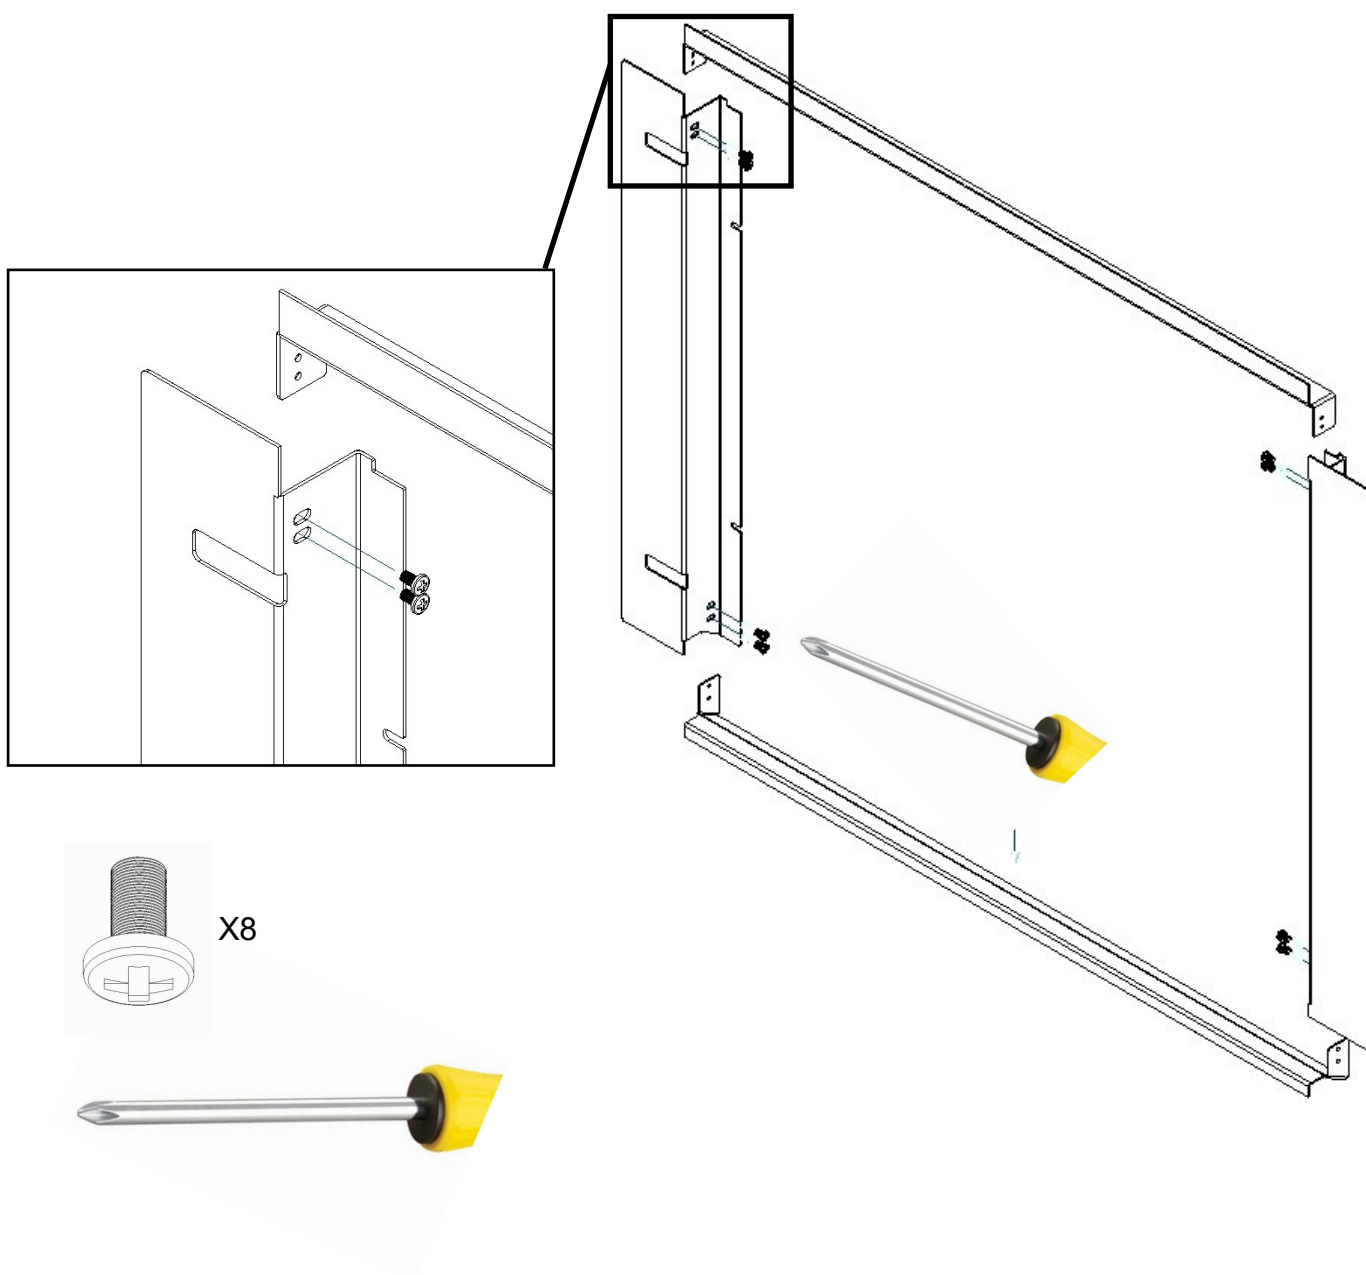

MORETTI DESIGN

SLOT WOOD 8

MORETTI DESIGN

5 mm

3mm

PH2

MORETTI DESIGN

MORETTIDESIGN

MORETTI DESIGN

A	788 mm
B	535 mm
C	467 mm
D	840mm
E	555 mm
F	470 mm