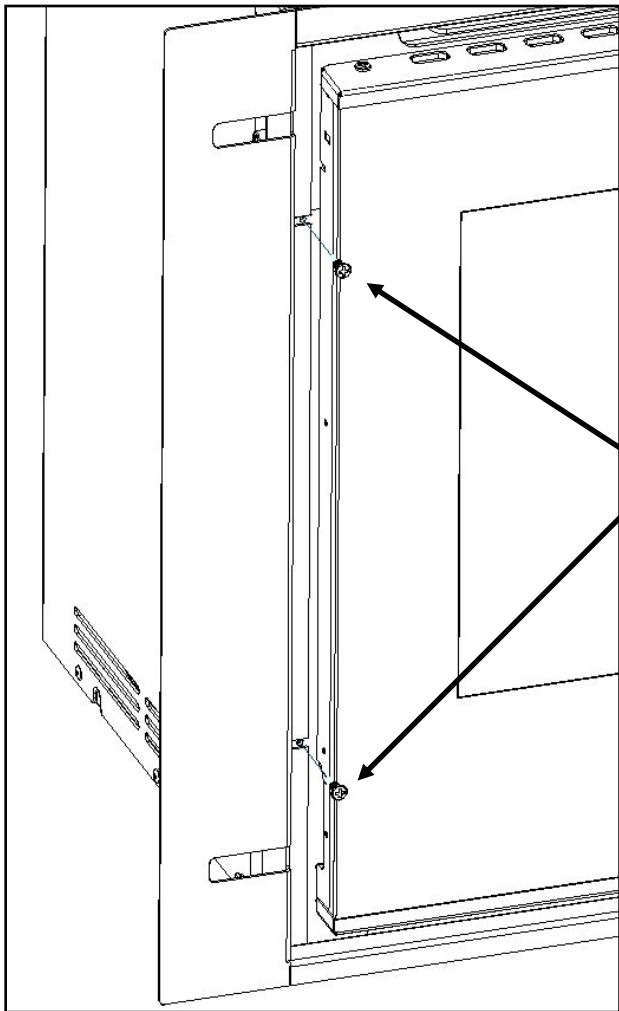

MORETTI DESIGN

X4