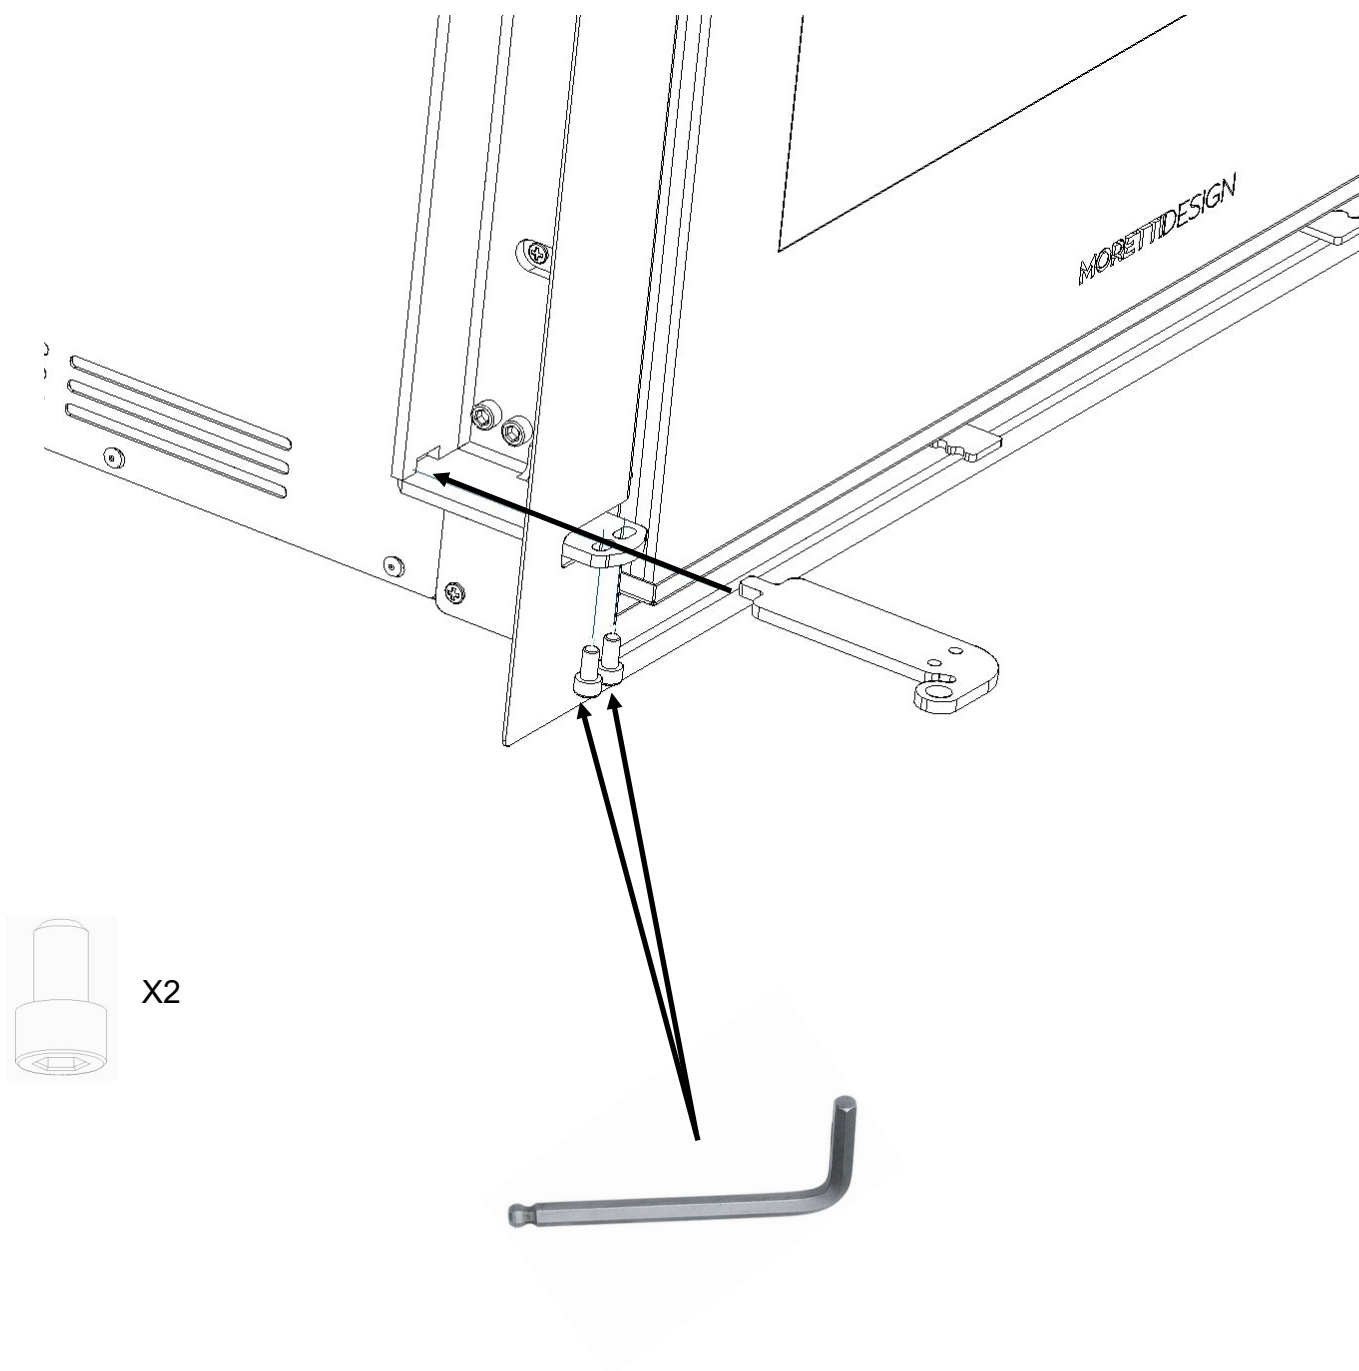

MORETTIDESIGN